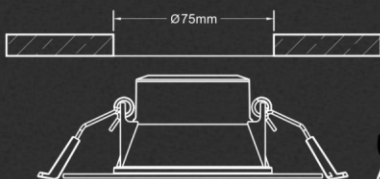

CLASSIC

GL9WCLS-R	9w	900 lm	110x52	75	50