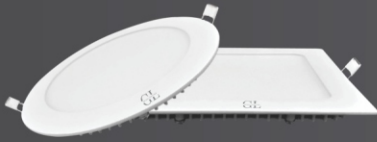

UNIQUE BACK PLATE DESIGN

Without light leakage.

ITEM CODE	POWER	SHAPE	LUMENS	DIMENSION (MM)	CUT DIA (MM)	STD. PACKING
-----------	-------	-------	--------	----------------	--------------	--------------

CRYSTAL SLIM PANEL