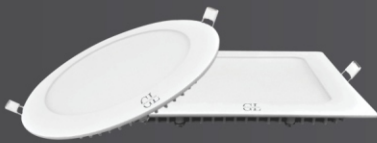

ITEM CODE	POWER	SHAPE	LUMENS	DIMENSION (MM)	CUT DIA (MM)	STD. PACKING

CRYSTAL SLIM PANEL

GL6WCRSLP-R	6w	RND	85 lm / w	120x21	ø105	20
GL6WCRSLP-S	6w	SQR	85 lm / w	120x120x21	105x105	20