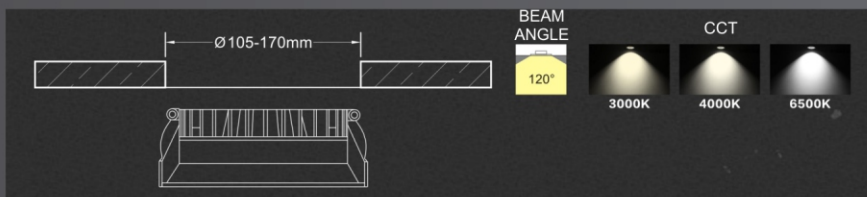

FUSION DEEP RECESSED LED PANEL (PC)

GL15WFSN-R-p	12w	RND	1200 lm	118x58	109	20
GL15WFSN-S-p	12w	SQR	1200 lm	110x110x52	100x100	20
GL15WFSN-R-p	18w	RND	1800 lm	154x65	145	20
GL15WFSN-S-p	18w	SQR	1800 lm	145x145x58	134x134	20