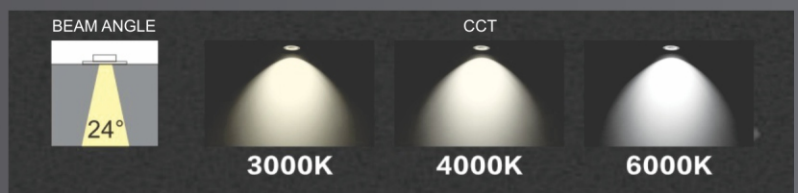

FLASH

ITEM CODE	POWER	LUMENS	DIMENSION (MM)	CUT DIA (MM)	STD. PACKING
FLASH					
GL3WFLS-R	3w	255 lm	75x42	55	20

ITEM CODE	POWER	LUMENS	DIMENSION (MM)	CUT DIA (MM)	STD. PACKING
FLASH					
GL6WFLS-R	6w	540 lm	95x47	75	20

ITEM CODE	POWER	LUMENS	DIMENSION (MM)	CUT DIA (MM)	STD. PACKING
FLASH					
GL9WFLS-R	9w	810 lm	117x55	95	20

ITEM CODE	POWER	LUMENS	DIMENSION (MM)	CUT DIA (MM)	STD. PACKING
FLASH					
GL12WFLS-R	12w	1080 lm	140x55	125	20

- Available in 3 colours White, Warm-White and Natural White.
- High power factor solution with 4k v surge & 440v voltage sustainability.
- Body Material - Polycarbonate.
- Highly efficient optical lens