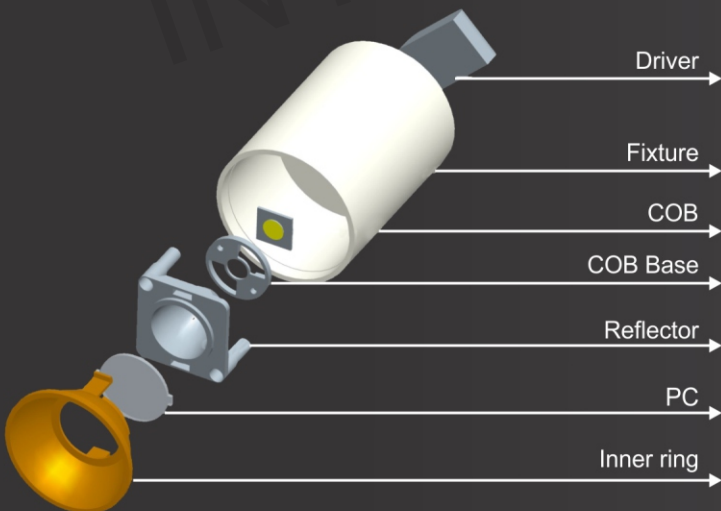

BEAM ANGLE   AVAILABLE COLOURS

3000K

4000K

6000K