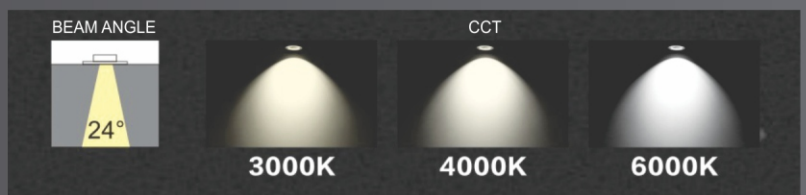

- Available in 3 Colours W/W/W/NW & RGB
- Aluminium pressure Die cast Housing
- IP65 protection
- Wall mounted 4 way wall washer