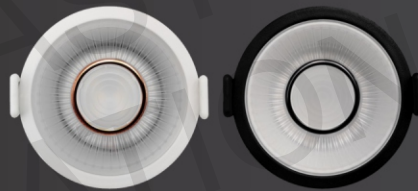

ITEM CODE	POWER	COL. TEMP.	SHAPE	DIMENSION (MM)	CUT DIA	CRI	BEAM ANGLE	LIGHT FLUX
SHINE								
GL7WSHN-R	7w	3000K	Round	80x50	75	80	60	210-350
GL7WSHN-R	7w	4000K	Round	80x50	75	80	60	210-350
GL7WSHN-R	7w	6500K	Round	80x50	75	80	60	210-350