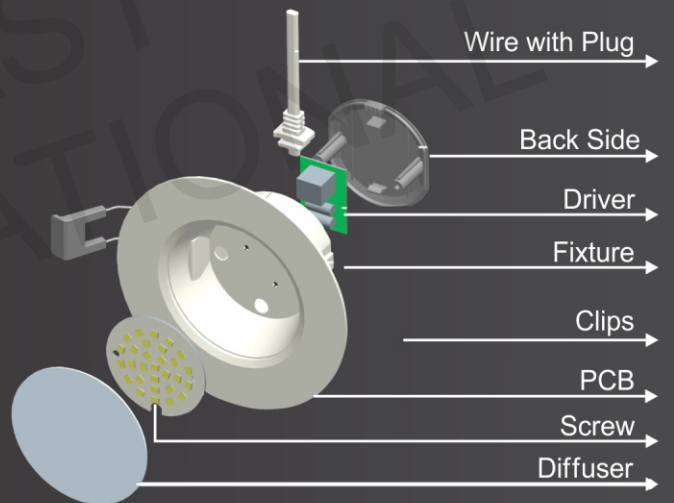

CLASSIC

ITEM CODE	POWER	LUMENS	DIMENSION (MM)	CUT DIA (MM)	STD. PACKING

CLASSIC

GL9WCLS-R	9w	900 lm	110x52	75	50

3in1
AVAILABLE