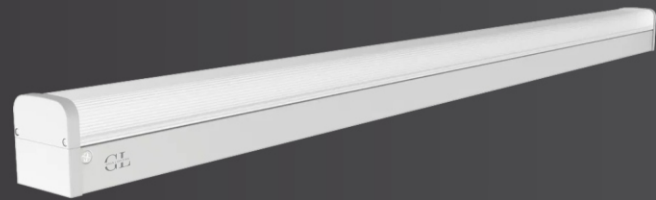

- Unbreakable PC body.
- Uniform light distribution.
- Long life and low maintenance.
- Easy Installation.
- Various colours.

BEAM ANGLE

CCT