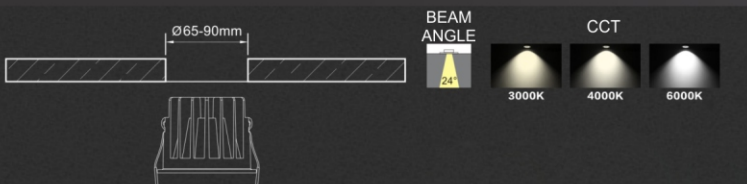

*Available in Black & White Body