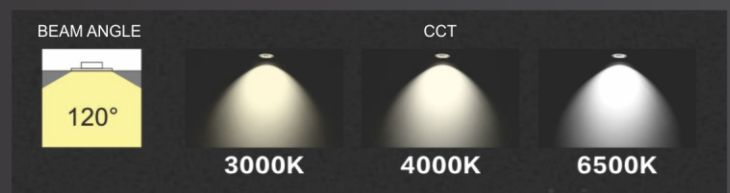

LM80 certified high lumen LED.
Aluminum Pressure die cast Housing with IP protected optical lens.
IP65 protection from dust & rain.
Maintenance free operation for 50K Hrs.
Highly efficient electronic control gear.