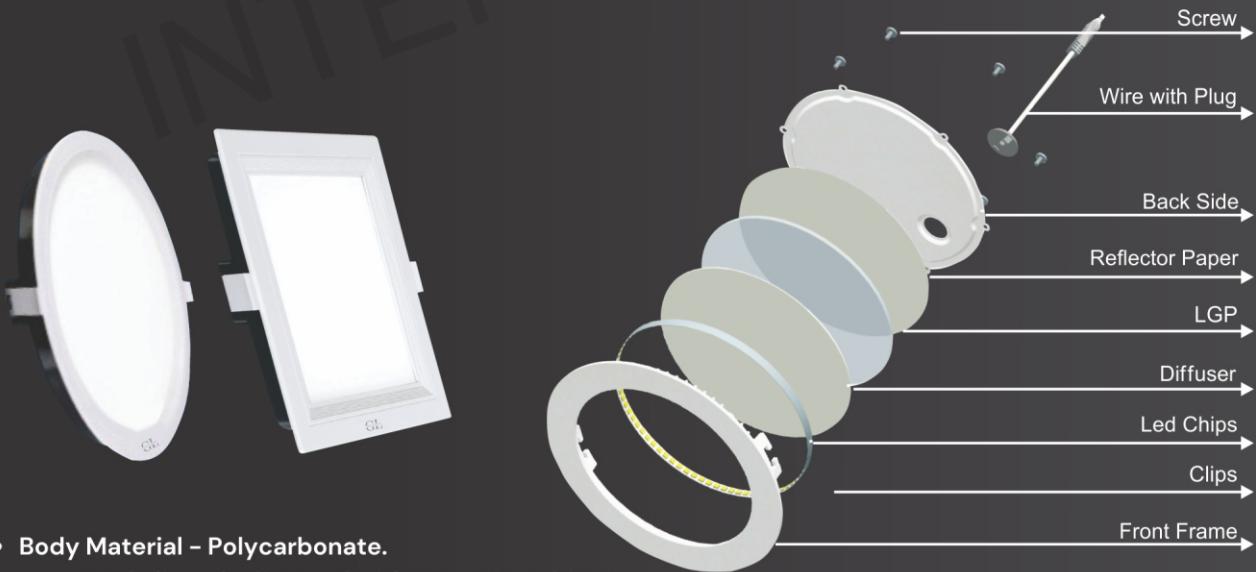

- Body Material - Polycarbonate.
- Recessed Slim Edgelit panel with EXTERNAL driver.
- Recessed Slim Edgelit panel with Internal driver

BEAM ANGLE 120°	CCT	3000K	4000K	6500K	3in1 AVAILABLE