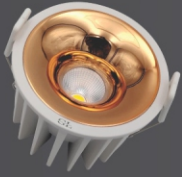

ITEM CODE	POWER	COL. TEMP.	DIMENSION (MM)	CUT DIA	PF	CRI	BEAM ANGLE	LIGHT FLUX
BLAZE								
GL7WBLZ-R	7w	3000K	70x50	65	>0.9	80	24	560-630
GL7WBLZ-R	7w	4000K	70x50	65	>0.9	80	24	560-630
GL7WBLZ-R	7w	6000K	70x50	65	>0.9	80	24	560-630