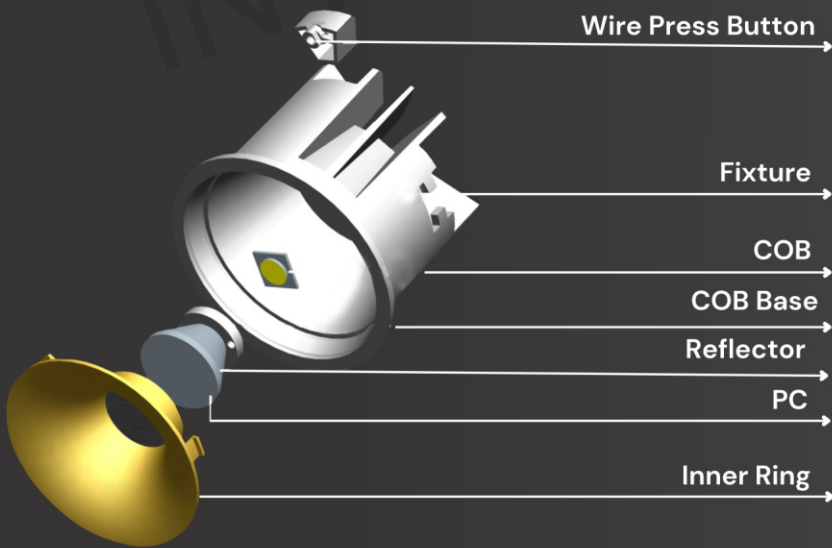

BLAZE

*Available in Black & White Body