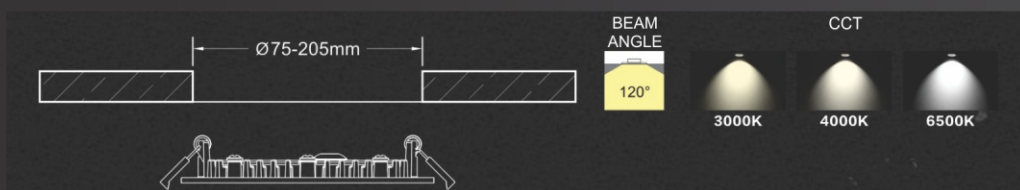

UNIQUE BACK PLATE DESIGN

Without light leakage.

ITEM CODE	POWER	SHAPE	LUMENS	DIMENSION (MM)	CUT DIA (MM)	STD. PACKING
-----------	-------	-------	--------	----------------	--------------	--------------

CRYSTAL SLIM PANEL