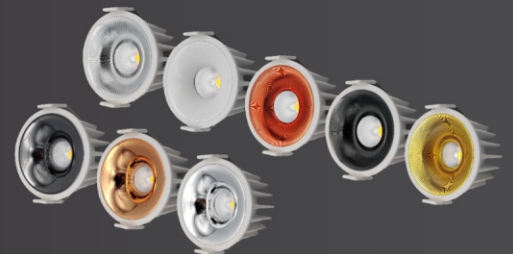

*Available reflector colours

*Available in Black & White Body