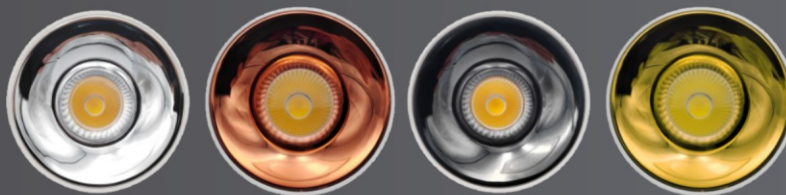

*Available reflector colours