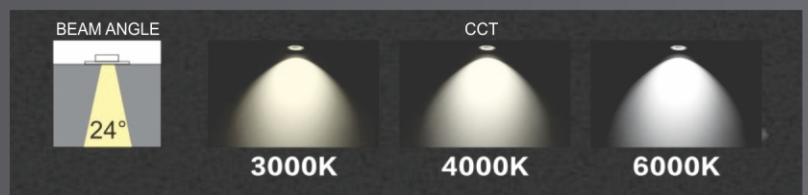

- Available in 3 Colours W/WW/NW & RGB
- Aluminium pressure Die cast Housing
- IP65 protection
- Wall mounted 4 way wall washer