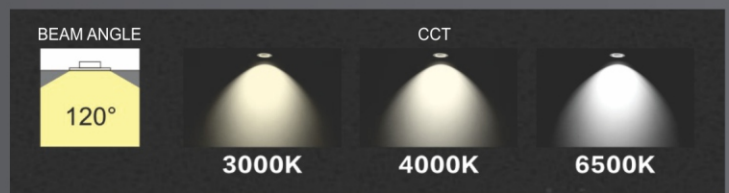

- Best in class : 400 Lm/Mtr. light output.
- Waterproof with IP65 rating for superior life and withstanding harsh weather.
- This LED Rope light can be used in both indoors and outdoors.
- Available in different LED Packages.