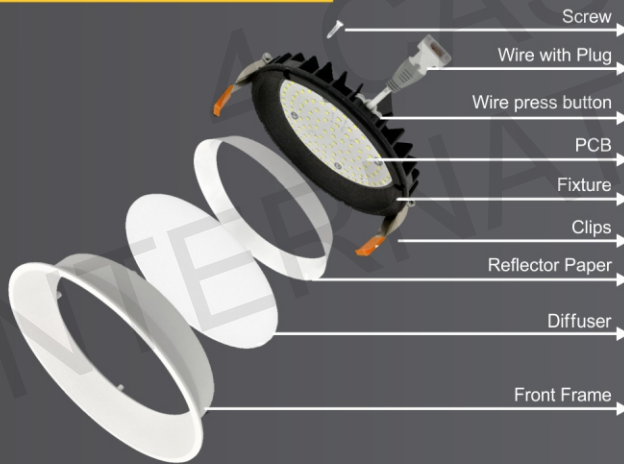

BEAM ANGLE

CCT

3000K

4000K

6500K

FUSION

ALUMINIUM HEAT SINK
Heavier with larger area aluminium can achieve better heat.

SAFETY CLIPS
Strong & stable clips avoid installation issue