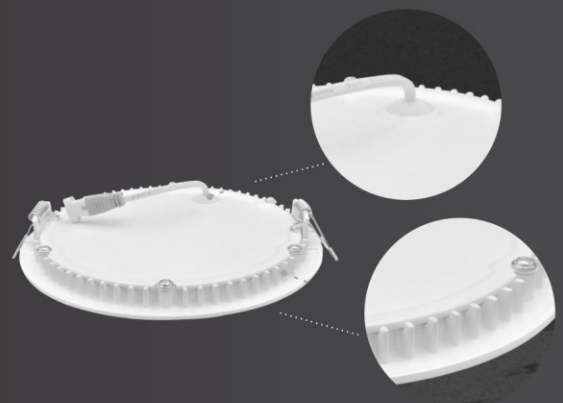

PRODUCT SEGMENTS

- INDOOR LIGHTING
- OUTDOOR LIGHTING
- ARCHITECTURAL LIGHTING
- INDUSTRIAL LIGHTING

GRAN LED LIGHTING

CRYSTAL SLIM PANEL

UNIQUE DESIGN FOR WIRE PLUG

For protecting inner wires
Special design
Elegant tools