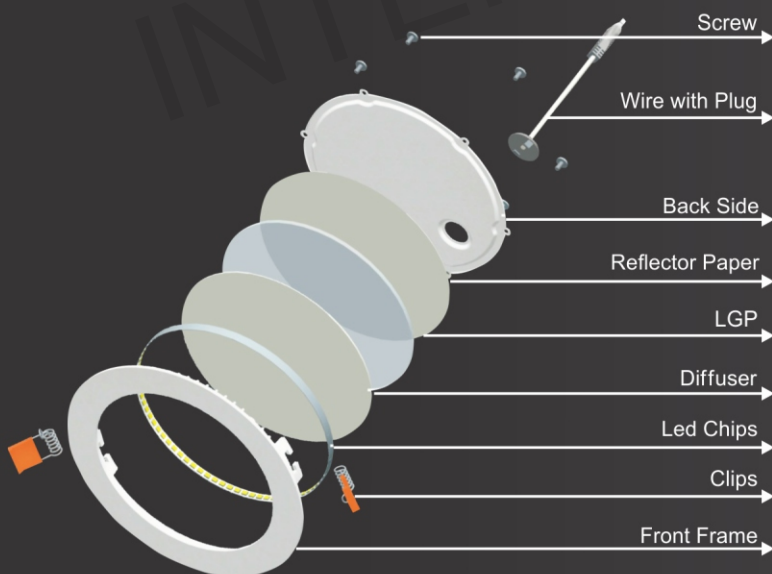

PRODUCT SEGMENTS

- INDOOR LIGHTING
- OUTDOOR LIGHTING
- ARCHITECTURAL LIGHTING
- INDUSTRIAL LIGHTING

GRAN LED LIGHTING

CRYSTAL SLIM PANEL

UNIQUE DESIGN FOR WIRE PLUG

For protecting inner wires
Special design
Elegant tools